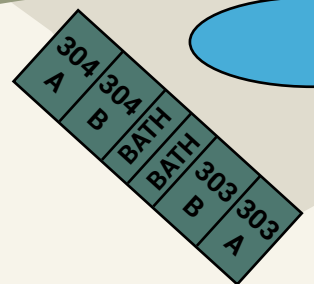

BODHI TREE
— YOGA RESORT —

BOUTIQUE

- King Bungalows:** King bed
- Queen Bungalows:** Queen bed & twin
- Single:** 1 Twin bed shared bath
- Double:** 2 Twin beds shared bath
- Triple:** 3 Twin beds shared bath